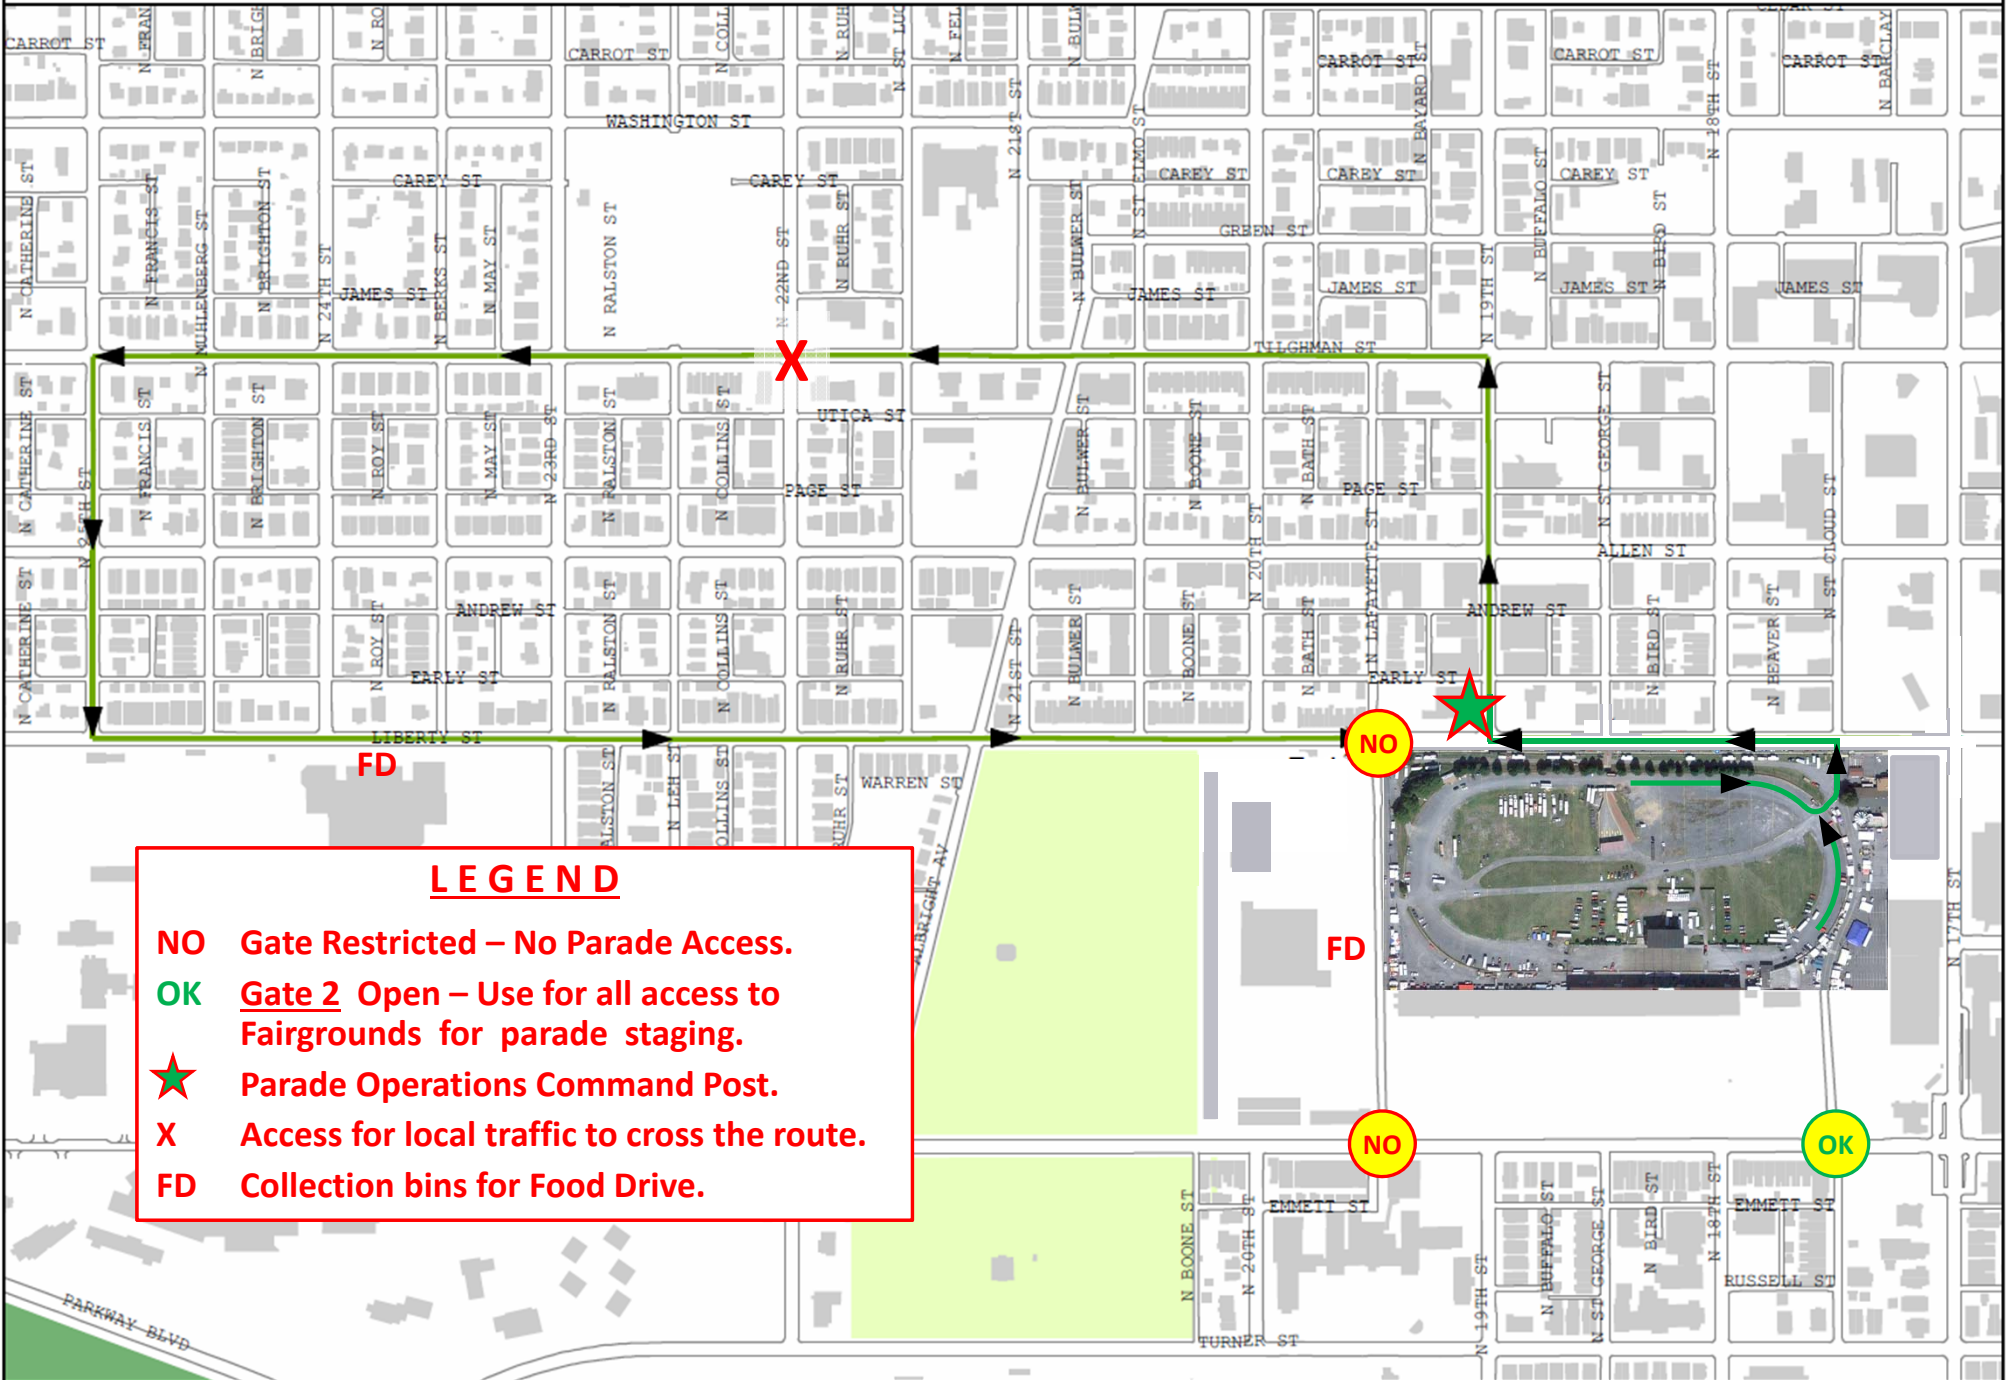

St. Patrick's Day Parade Route

LEGEND

- NO** Gate Restricted – No Parade Access.
- OK** Gate 2 Open – Use for all access to Fairgrounds for parade staging.
- ★** Parade Operations Command Post.
- X** Access for local traffic to cross the route.
- FD** Collection bins for Food Drive.